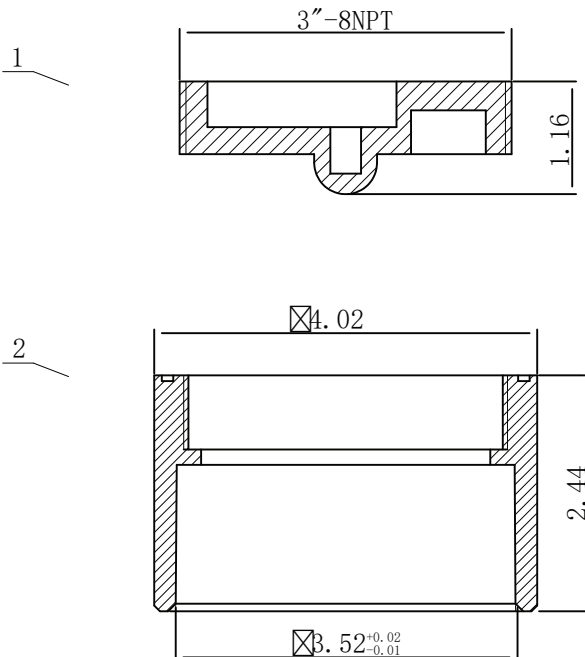

PVC Flush Cleanout Plug

TECHNICAL DATA

DESCRIPTION:

- Fitting includes 3" male threaded cleanout plug
- Fits over 3" PVC pipe and into 4" PVC pipe (schedule 40)

PART#
COA-3X4

DESCRIPTION
3" X 4" PVC CLEAN OUT ADAPTER
W/PLUG FITS OVER 3" SCH 40 DWV
OR INSIDE SCH 40 DWV 3" IPS PLUG

Country of origin: China

ROUGH IN DRAWING

2	Take over the body	1	PVC
1	Connecting pipe threaded cover	1	PVC
NO.	DESCRIPTION	QTY	REMARK

ALL DIMENSIONS SHOWN ARE NOMINAL